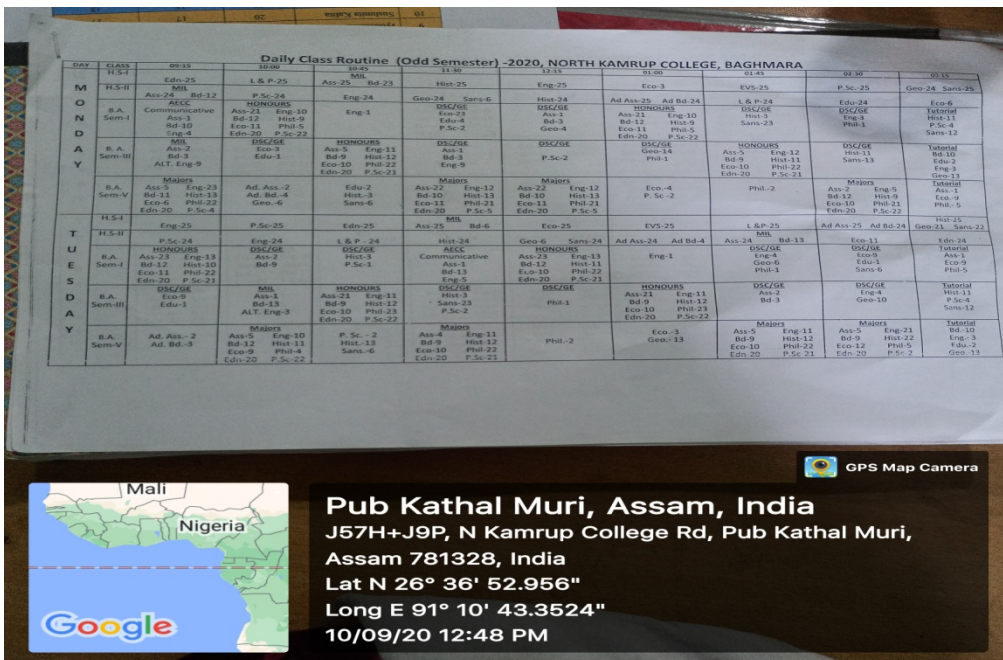

Pub Kathal Muri, Assam, India
 J57H+J9P, N Kamrup College Rd, Pub Kathal Muri,
 Assam 781328, India
 Lat N 26° 36' 52.956"
 Long E 91° 10' 43.3524"
 11/09/20 12:56 PM

WEDNESDAY	II	EVS	Honours Asst Eng Bd Hist Eco Phil Edn P.Sc	English		DSC/GE Eco Phil Edn P.Sc Geo Sans Hist	Honours Asst Eng Bd Hist Eco Phil Edn P.Sc
WEDNESDAY	IV	Honours Asst Eng Bd Hist Eco Phil Edn P.Sc	MIL Asst Bd Alt. Eng	Honours Asst Eng Bd Hist Eco Phil Edn P.Sc	DSC/GE Eco Phil Edn P.Sc Geo Sans Hist	SEC Eco Phil Edn P.Sc Geo Sans Hist	
	VI	Major Asst Eng Bd Hist Eco Phil Edn P.Sc	Adv. Asst Asst Eng Bd Hist Eco Phil Edn P.Sc	Major Asst Eng Bd Hist Eco Phil Edn P.Sc	Major Asst Eng Bd Hist Eco Phil Edn P.Sc	P.Sc Edn Phil Geo Sans	Major Asst Eng Bd Hist Eco Phil Edn P.Sc
THURSDAY	II	DSC/GE Eco Phil Edn P.Sc Geo Sans Hist		English	Honours Asst Eng Bd Hist Eco Phil Edn P.Sc	EVS	Honours Asst Eng Bd Hist Eco Phil Edn P.Sc
	IV		Honours Asst Eng Bd Hist Eco Phil Edn P.Sc	MIL Asst Bd Alt. Eng	Honours Asst Eng Bd Hist Eco Phil Edn P.Sc	SEC Eco Phil Edn P.Sc Geo Sans Hist	Honours Asst Eng Bd Hist Eco Phil Edn P.Sc
THURSDAY	VI	Major Asst Eng Bd Hist Eco Phil Edn P.Sc	P.Sc Phil	Major Asst Eng Bd Hist Eco Phil Edn P.Sc	Adv. Asst Asst Eng Bd Hist Eco Phil Edn P.Sc		Major Asst Eng Bd Hist Eco Phil Edn P.Sc

Pub Kathal Muri, Assam, India
 J57H+J9P, N Kamrup College Rd, Pub Kathal Muri,
 Assam 781328, India
 Lat N 26° 36' 52.956"
 Long E 91° 10' 43.3524"
 11/09/20 12:56 PM

Master Class Routine:

Daily Class Routine (Odd Semester) -2020, NORTH KAMRUP COLLEGE, BAGHMARA